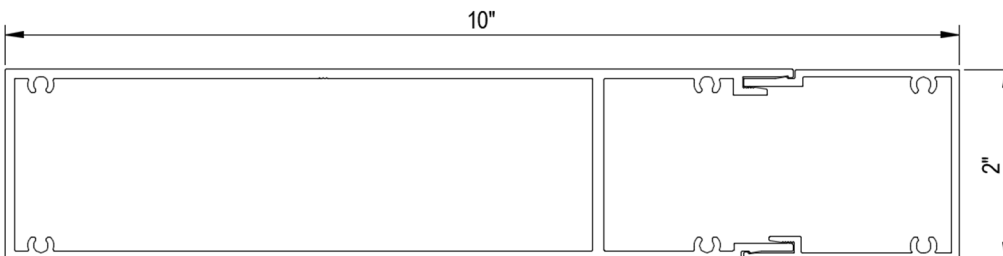

Horizontal T-Bar and Vertical Coupler Extensions / Fins

Starline manufactures aluminum horizontal T-Bar and vertical coupler extension / fins. These fins are post installed in the field after the window modules have been installed.

Horizontal T-Bar Extensions / Fins

Starline manufactures horizontal T-Bar extensions / fins in the following sizes:

- 2" x 7/8"
- 2" x 1 1/2"
- 4" x 2"

Note: Custom sized horizontal T-Bar extensions / fins can be reviewed on a project specific basis.

Vertical Coupler Extensions / Fins

Starline manufacturers vertical coupler extensions / fins in the following sizes:

- 2" x 4"
- 4" x 8"
- 3" to 1" tapered x 8"
- 2" x 10"

Note: Custom sized vertical coupler extensions / fins can be reviewed on a project specific basis.