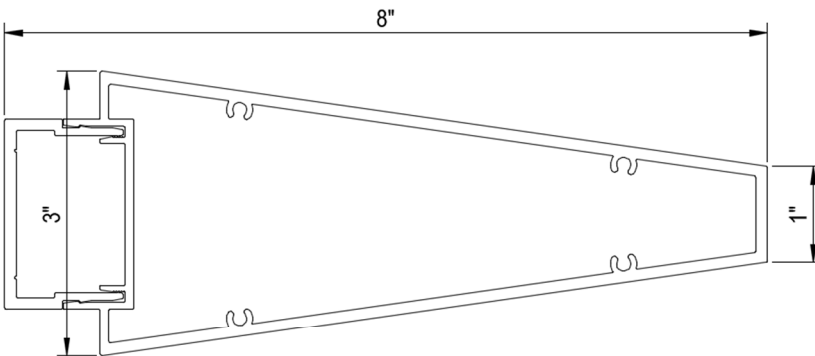

Horizontal T-Bar and Vertical Coupler Extensions / Fins

Starline manufactures aluminum horizontal T-Bar and vertical coupler extension / fins. These fins are post installed in the field after the window modules have been installed.

Horizontal T-Bar Extensions / Fins

Starline manufactures horizontal T-Bar extensions / fins in the following sizes:

- 2" x 7/8"
- 2" x 1 1/2"
- 4" x 2"

Note: Custom sized horizontal T-Bar extensions / fins can be reviewed on a project specific basis.

Vertical Coupler Extensions / Fins

Starline manufacturers vertical coupler extensions / fins in the following sizes:

- 2" x 4"
- 4" x 8"
- 3" to 1" tapered x 8"
- 2" x 10"

Note: Custom sized vertical coupler extensions / fins can be reviewed on a project specific basis.