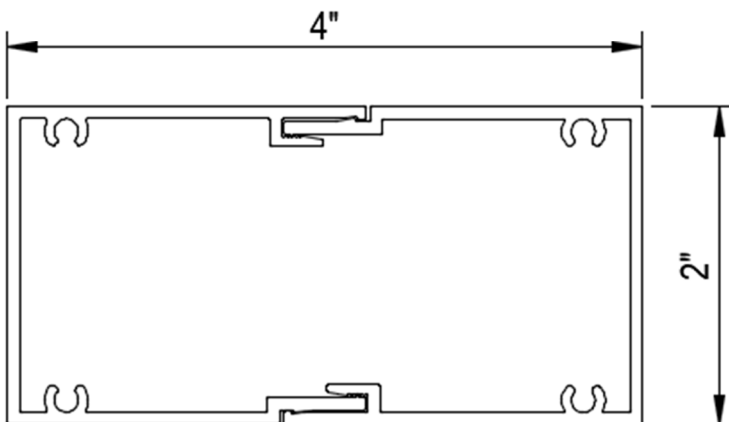

Horizontal T-Bar and Vertical Coupler Extensions / Fins

Starline manufactures aluminum horizontal T-Bar and vertical coupler extension / fins. These fins are post installed in the field after the window modules have been installed.

Horizontal T-Bar Extensions / Fins

Starline manufactures horizontal T-Bar extensions / fins in the following sizes:

- 2" x 7/8"
- 2" x 1 1/2"
- 4" x 2"

Note: Custom sized horizontal T-Bar extensions / fins can be reviewed on a project specific basis.

Vertical Coupler Extensions / Fins

Starline manufacturers vertical coupler extensions / fins in the following sizes:

- 2" x 4"
- 4" x 8"
- 3" to 1" tapered x 8"
- 2" x 10"

Note: Custom sized vertical coupler extensions / fins can be reviewed on a project specific basis.