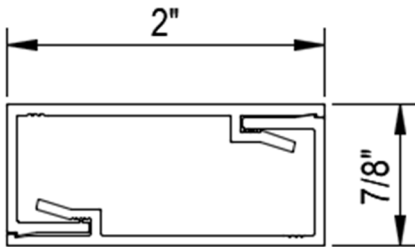

Horizontal T-Bar and Vertical Coupler Extensions / Fins

Starline manufactures aluminum horizontal T-Bar and vertical coupler extension / fins. These fins are post installed in the field after the window modules have been installed.

Horizontal T-Bar Extensions / Fins

Starline manufactures horizontal T-Bar extensions / fins in the following sizes:

- 2" x 7/8"
- 2" x 1 1/2"
- 4" x 2"

Note: Custom sized horizontal T-Bar extensions / fins can be reviewed on a project specific basis.

Vertical Coupler Extensions / Fins

Starline manufacturers vertical coupler extensions / fins in the following sizes:

- 2" x 4"
- 4" x 8"
- 3" to 1" tapered x 8"
- 2" x 10"

Note: Custom sized vertical coupler extensions / fins can be reviewed on a project specific basis.