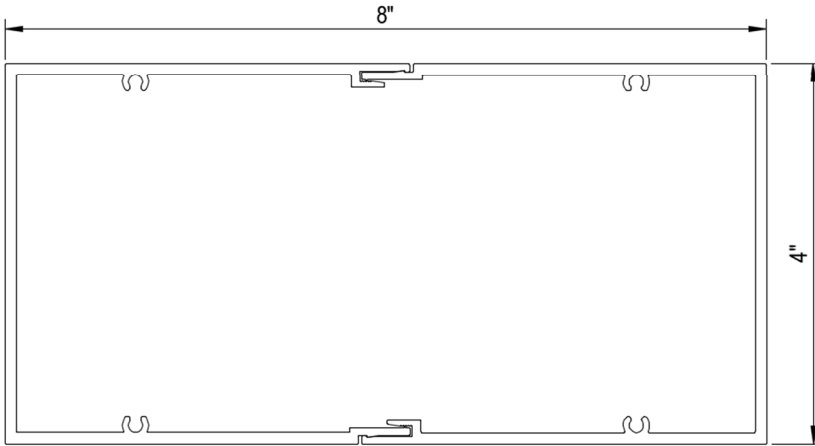

Horizontal T-Bar and Vertical Coupler Extensions / Fins

Starline manufactures aluminum horizontal T-Bar and vertical coupler extension / fins. These fins are post installed in the field after the window modules have been installed.

Horizontal T-Bar Extensions / Fins

Starline manufactures horizontal T-Bar extensions / fins in the following sizes:

- 2" x 7/8"
- 2" x 1 1/2"
- 4" x 2"

Note: Custom sized horizontal T-Bar extensions / fins can be reviewed on a project specific basis.

Vertical Coupler Extensions / Fins

Starline manufacturers vertical coupler extensions / fins in the following sizes:

- 2" x 4"
- 4" x 8"
- 3" to 1" tapered x 8"
- 2" x 10"

Note: Custom sized vertical coupler extensions / fins can be reviewed on a project specific basis.