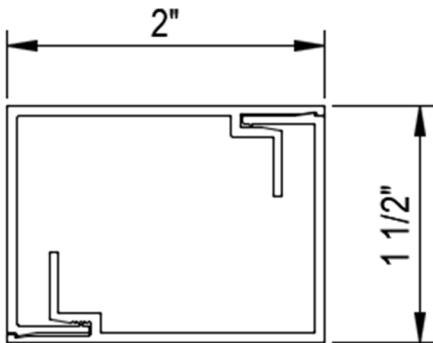

Horizontal T-Bar and Vertical Coupler Extensions / Fins

Starline manufactures aluminum horizontal T-Bar and vertical coupler extension / fins. These fins are post installed in the field after the window modules have been installed.

Horizontal T-Bar Extensions / Fins

Starline manufactures horizontal T-Bar extensions / fins in the following sizes:

- 2" x 7/8"
- 2" x 1 1/2"
- 4" x 2"

Note: Custom sized horizontal T-Bar extensions / fins can be reviewed on a project specific basis.

Vertical Coupler Extensions / Fins

Starline manufacturers vertical coupler extensions / fins in the following sizes:

- 2" x 4"
- 4" x 8"
- 3" to 1" tapered x 8"
- 2" x 10"

Note: Custom sized vertical coupler extensions / fins can be reviewed on a project specific basis.