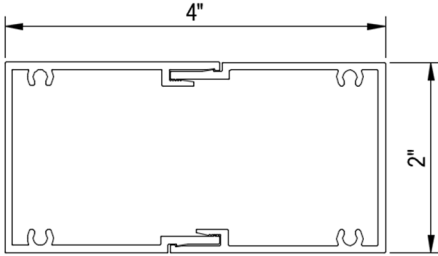

Horizontal T-Bar and Vertical Coupler Extensions / Fins

Starline manufactures aluminum horizontal T-Bar and vertical coupler extension / fins. These fins are post installed in the field after the window modules have been installed.

Horizontal T-Bar Extensions / Fins

Starline manufactures horizontal T-Bar extensions / fins in the following sizes:

- 2" x 7/8"
- 2" x 1 1/2"
- 4" x 2"

Note: Custom sized horizontal T-Bar extensions / fins can be reviewed on a project specific basis.

Vertical Coupler Extensions / Fins

Starline manufacturers vertical coupler extensions / fins in the following sizes:

- 2" x 4"
- 4" x 8"
- 3" to 1" tapered x 8"
- 2" x 10"

Note: Custom sized vertical coupler extensions / fins can be reviewed on a project specific basis.