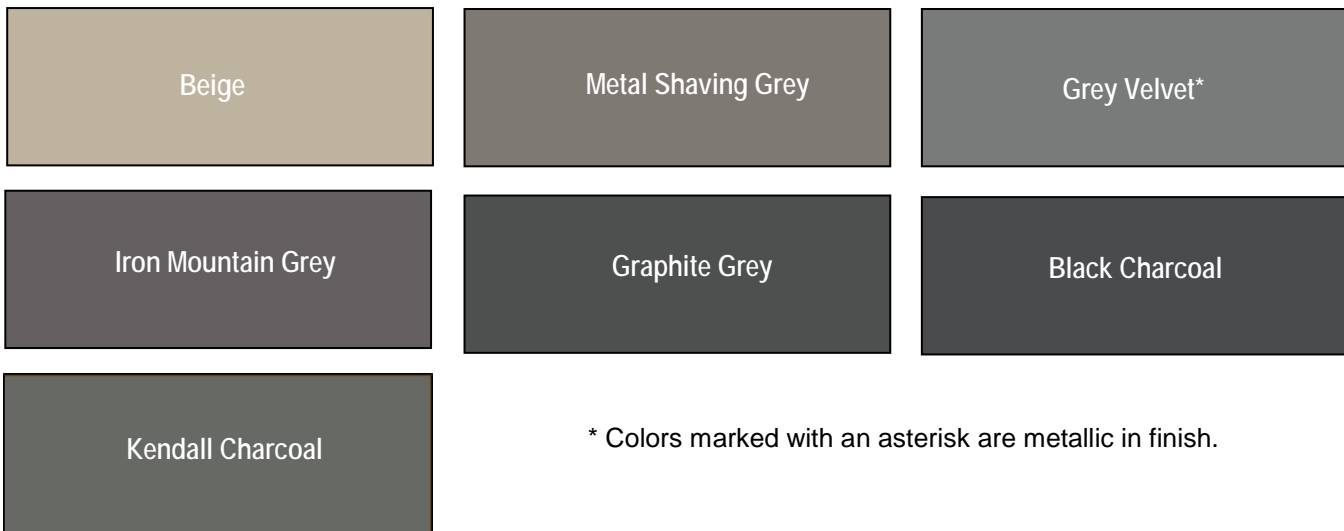

Color Options

The following **standard colours** are available the AAMA 2603, AAMA 2604, and AAMA 2605 specification standards:

The following **semi-standard colours** are available the AAMA 2603, AAMA 2604, and AAMA 2605 specification standards:

Note:

- Semi-standard colours are available for an additional cost. Procuring the semi-standard colour may require up to a 4 week lead time.
- Digital colour images shown are for reference only and do not show 100% true. Contact Starline Windows Ltd. for swatches or samples.

Custom colours are also available. Virtually any colour can be matched or very closely matched. The scope of work and overall custom colour quantity will be reviewed by Starline on a project specific basis to determine the feasibility of the custom colour request.

Note: Custom colours are available for an additional cost premium. An approximate 12-week lead time is required to procure custom colour requests.