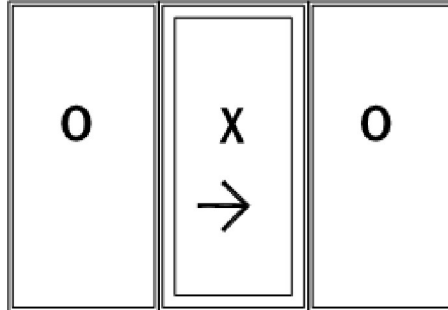

8500 Patio Door Configurations

XO

Legend:

X= Operable Slider

O= Non-Operable Fixed Lite

Note: Non-standard configurations may be available upon request and for an additional cost. Please inquire with your local sales rep or please email sales@starlinewindows.com