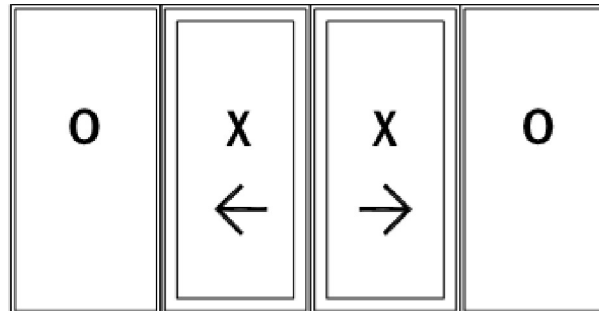

8500 Patio Door Configurations

XO

Legend:

X= Operable Slider

O= Non-Operable Fixed Lite

Note: Non-standard configurations may be available upon request and for an additional cost. Please inquire with your local sales rep or please email sales@starlinewindows.com

OXO

OXXO